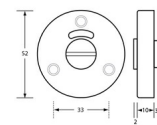

### Specification

Components	Indicator Integrated Lock & Bumper Lift Off Staple
Material	Indicator: ABS Indicator Face #304 Stainless Steel Cover Integrated Lock & Bumper: #304 Stainless Steel Rubber Bumper Stop Lift Off Staple: #304 Stainless Steel Stainless Steel Snap on Cover
Finish	Satin Stainless Steel
Mounting	Concealed Screw Fix Surface Mounted
Features	Integrated Bumper Stop Multiple fixing points for heavy duty use