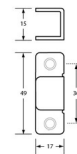

# TOILET PARTITION HARDWARE

### Specification

Components	Indicator Integrated Lock & Bumper Lift Off Staple
Material	Indicator: ABS Indicator Face #304 Stainless Steel Cover Integrated Lock & Bumper: #304 Stainless Steel Rubber Bumper Stop Lift Off Staple: #304 Stainless Steel Stainless Steel Snap on Cover
Finish	Satin Stainless Steel
Mounting	Concealed Screw Fix Surface Mounted
Features	Integrated Bumper Stop Multiple fixing points for heavy duty use