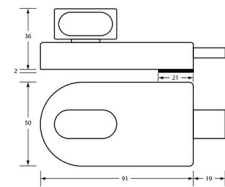

# TOILET PARTITION HARDWARE

### Specification

Components	Indicator Integrated Lock & Bumper Lift Off Staple
Material	Indicator: ABS Indicator Face #304 Stainless Steel Cover Integrated Lock & Bumper: #304 Stainless Steel Rubber Bumper Stop Lift Off Staple: #304 Stainless Steel Stainless Steel Snap on Cover
Finish	Satin Stainless Steel
Mounting	Concealed Screw Fix Surface Mounted
Features	Integrated Bumper Stop Multiple fixing points for heavy duty use